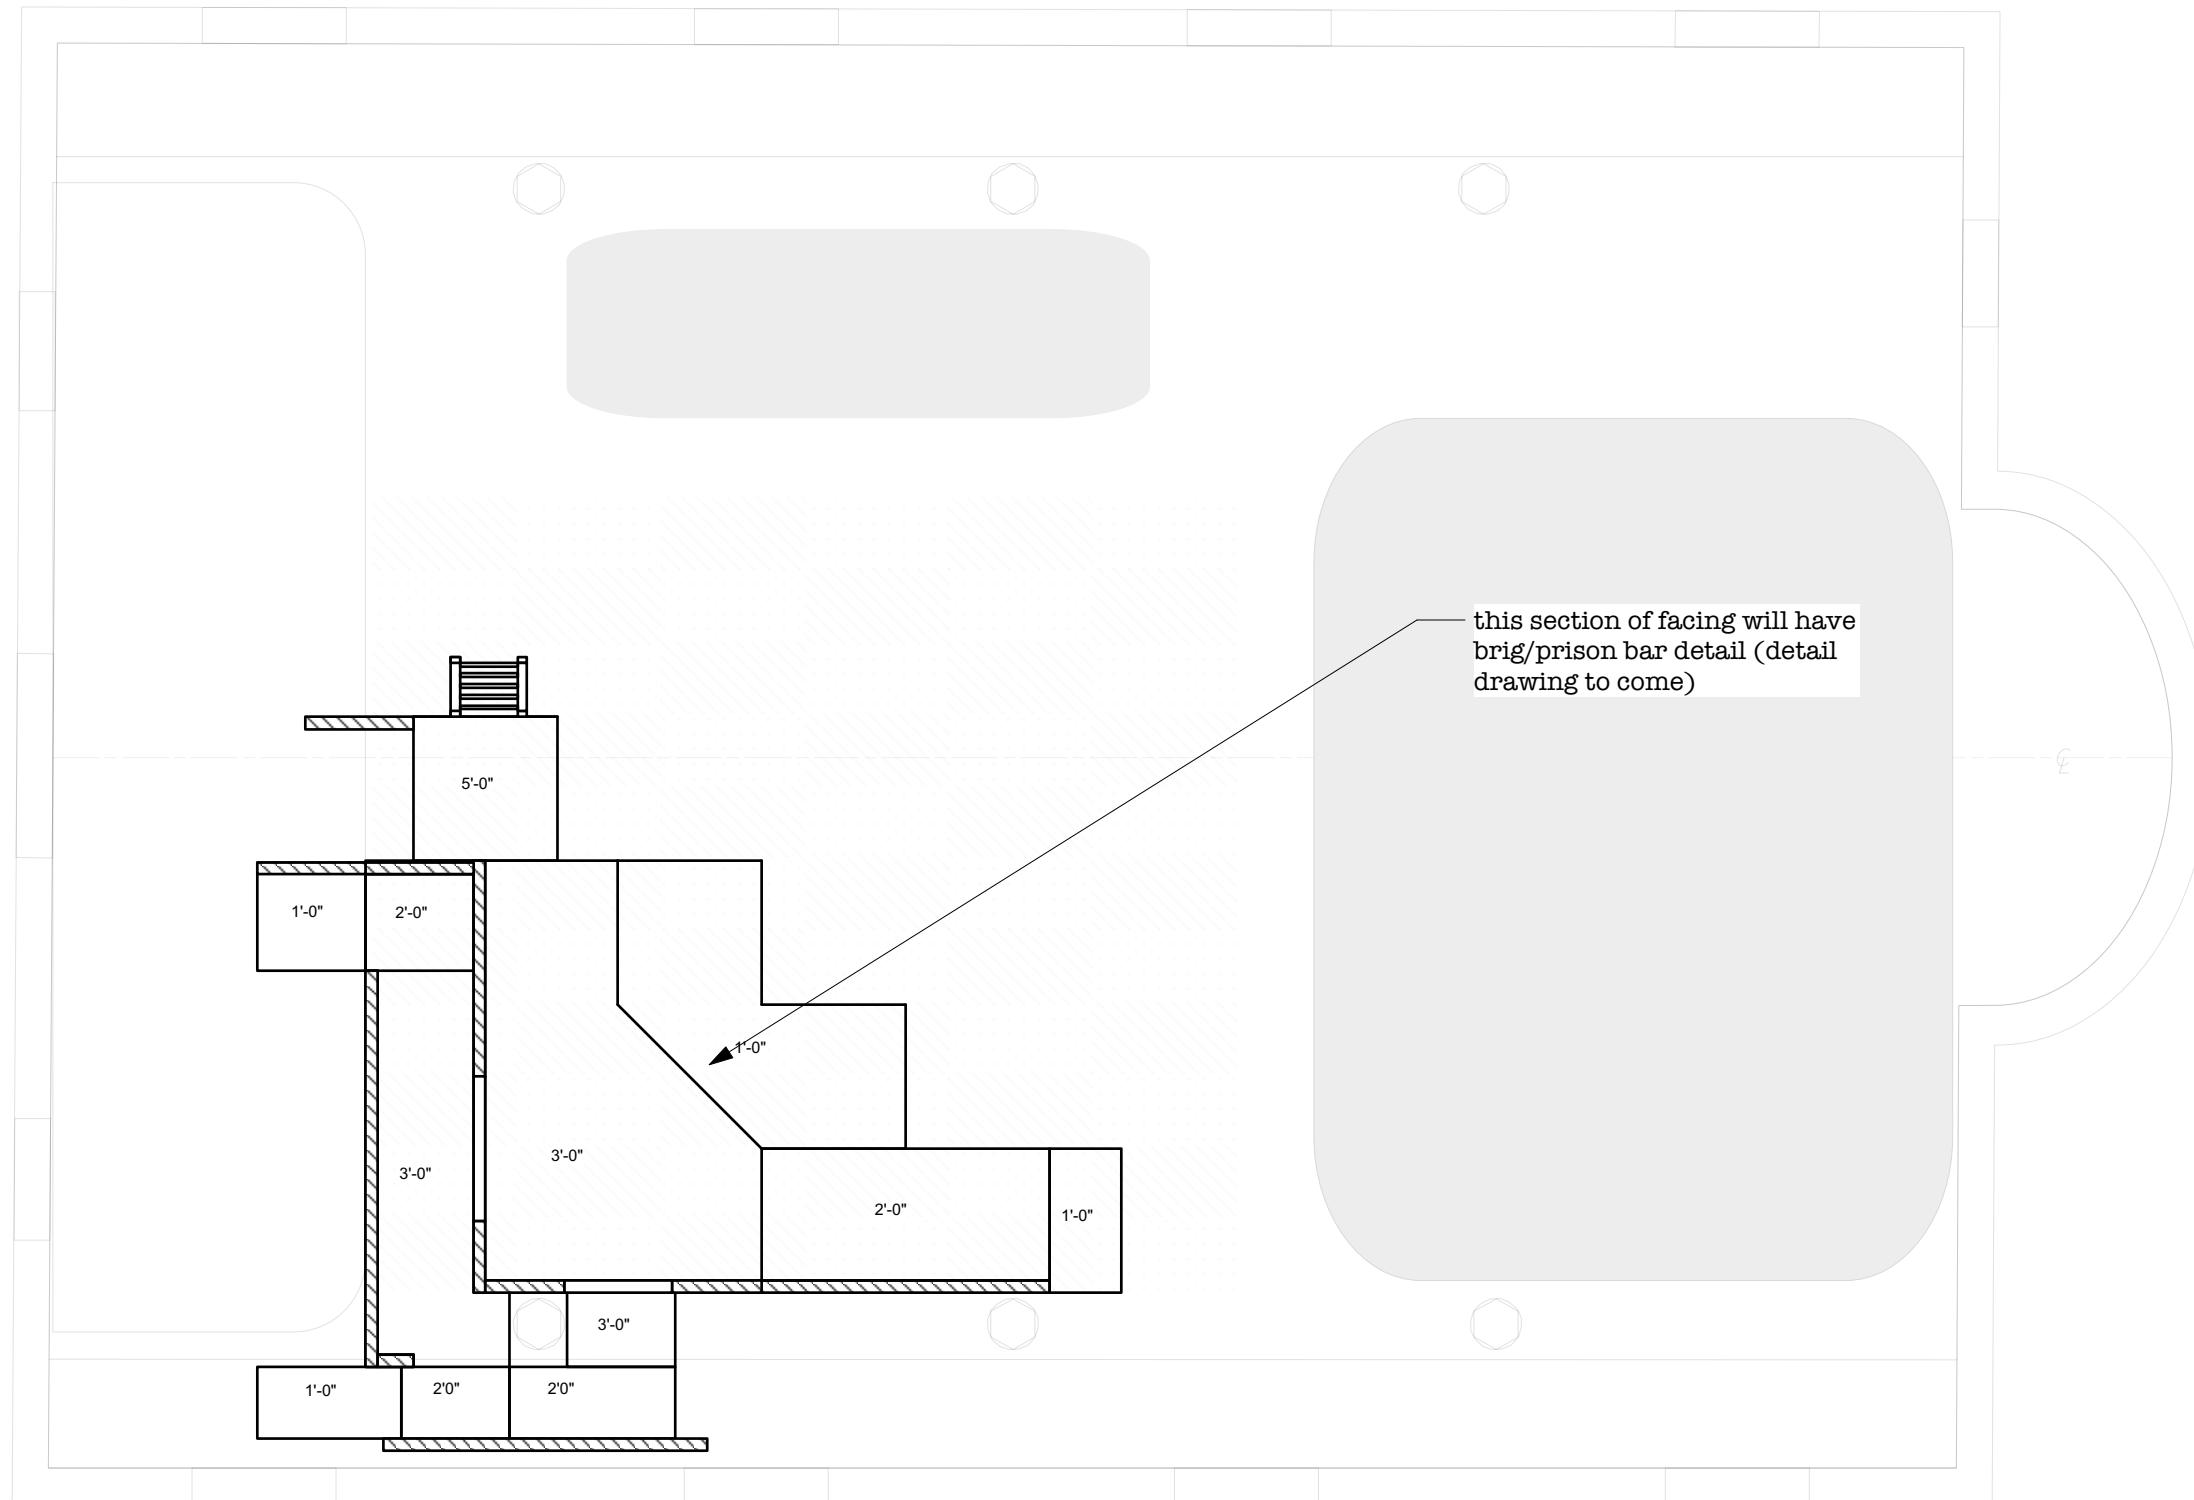

SHOW TITLE <b>She Kills Monsters</b>		DIRECTOR <b>Scot Mann</b>		DATE <b>10-5-2016</b>
SCENIC/LIGHTING DESIGN <b>Frani Rollins</b>	TECHNICAL DIRECTOR <b>Todd Wilson</b>	DRAWN BY <b>Frani Rollins</b>	DRAWING <b>Focus Points</b>	SCALE <b>1/4" = 1'-0"</b>

**NOTES**

- All walls should be hard flats, and need to be sturdy (lean on sturdy)
- Escape stairs in lower left corner of drawing can be made-to-fit space
- Facing of all platforms need to be solid/ paintable/ no light shine from underneath
- Window wall entry needs to accomodate people climbing through it